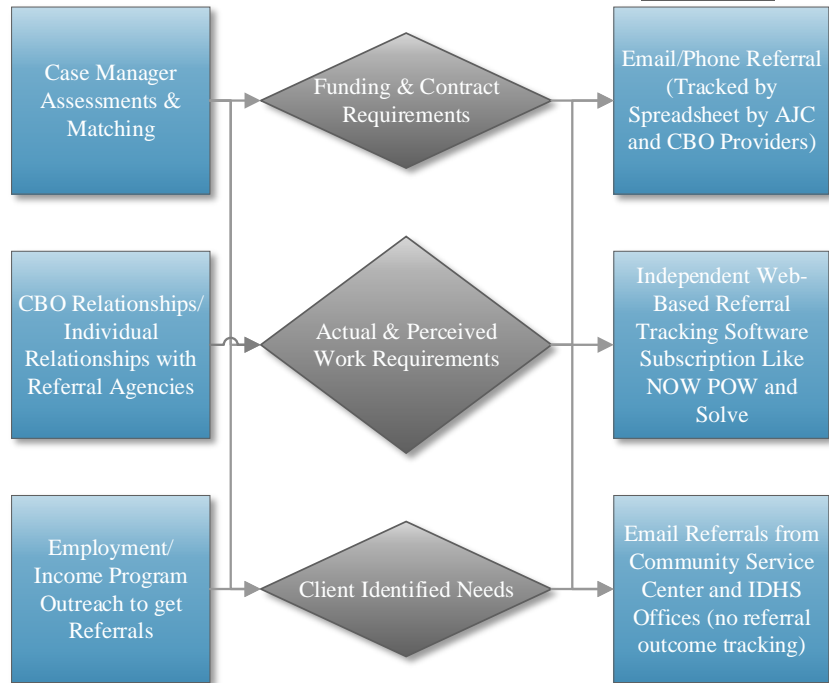

Employment and Income Refinement Workshop Summary

March, 2019

Access to Employment and Income Services in the **Current System**

POINTS OF ENTRY

Assessment and Service Type Matching Process

E&I Services Types/ Program Matches

Access to Employment and Income Services

The Vision